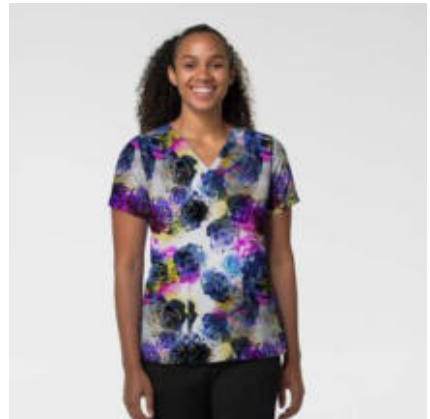

WINK™ PRINTS