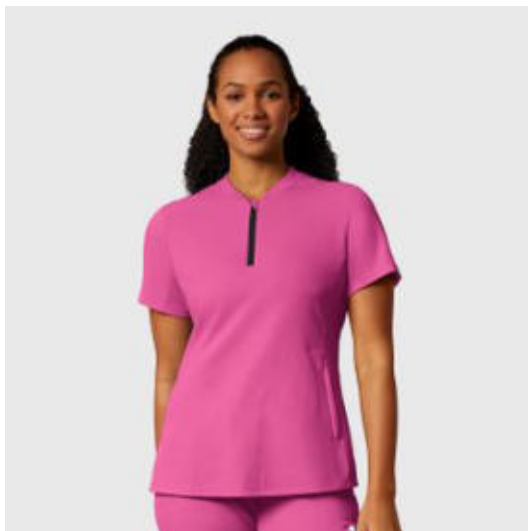

Caribbean

Ceil Blue

Navy

Pewter

Royal

Teal Blue

6422-HTPK

Thrive Women's Quarter Zip Scuba Scrub Top - Hot Pink