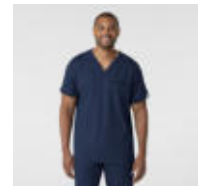

Navy

6622-ROYA

Thrive Men's Utility V-Neck Scrub Top - Royal

WHSL:$16.00 - $17.50

MAP:$36.98 - $39.98

Sizes: S - 3XL

- Type: V-Neck
- Care Instructions: Machine wash cold with like colors on gentle. Tumble dry on low. Promptly remove from dryer. Cool iron if needed. Avoid using bleach or harsh chemicals.
- Pocket Count: 3
- Fit Type: Modern
- Feature 1: V-Neck with shoulder badge loop
- Feature 2: Two side entry pockets, welt chest pocket, card pocket on shoulder
- Feature 3: Knit insets at shoulders for movability
- Feature 4: Side vents at hem
- Feature 5: Environmentally friendly 100% Recycled Polyester
- Closure Type: Pull On
- Material: 100% Recycled Polyester