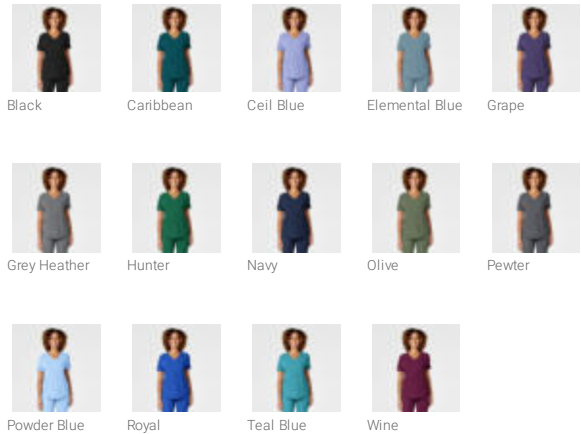

6134-FMNT

RENEW Women's V-Neck Scrub Top - Fresh Mint

WHSL:$16.00 - $17.50

MAP:$34.98 - $37.98

Sizes: XS - 5X

Elemental Blue (ELBL) Fresh Mint (FMNT)