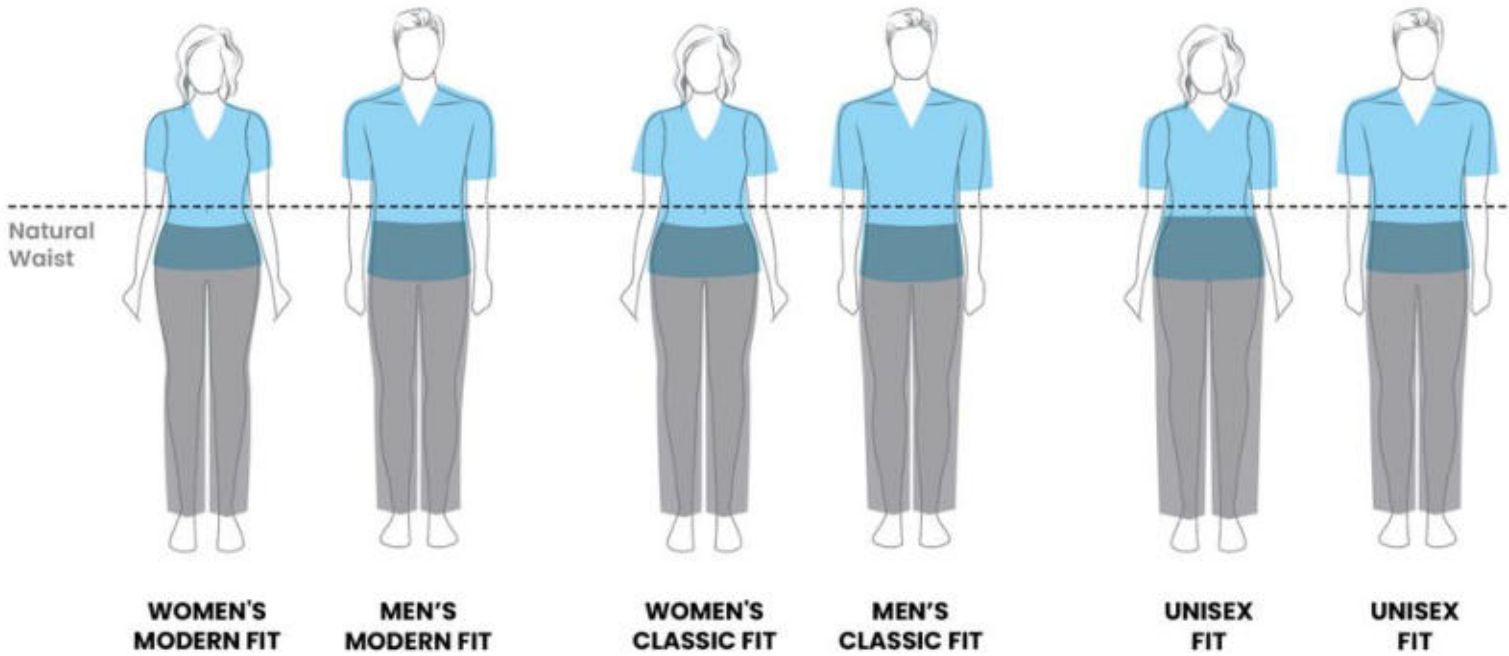

MODERN FIT:

Wink's modern fit skims the body for a fit that's not too tight and not too loose.

CLASSIC FIT:

Classic fit is comfortable and stylish. A relaxed fit allows for ease of movement.

UNISEX FIT:

Unisex fit is relaxed and roomy to accommodate a wide variety of shapes.