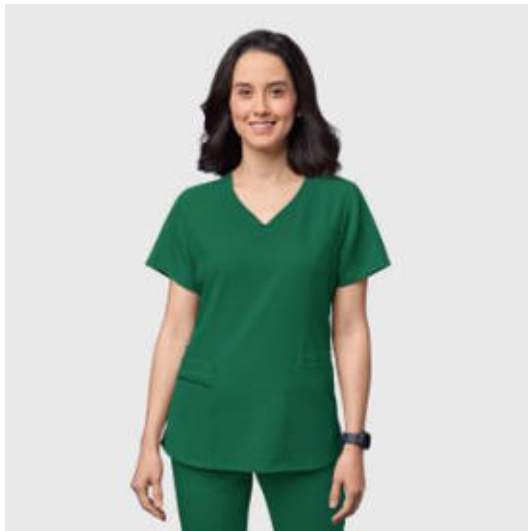

6322-HUNT

Thrive Women's Curved V-Neck 5 Pocket Scrub Top - Hunter

WHSL:$14.50 - $16.00

MAP:$33.98 - $36.98

Sizes: XS - 3XL

Hunter (HUNT)