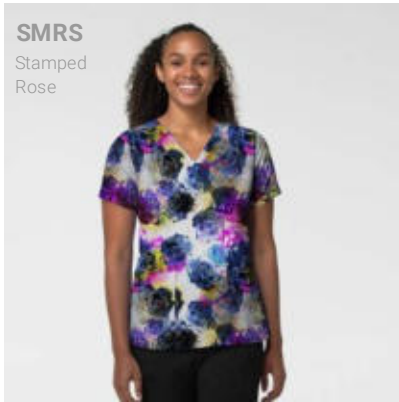

TWPT
Twilight
Petals