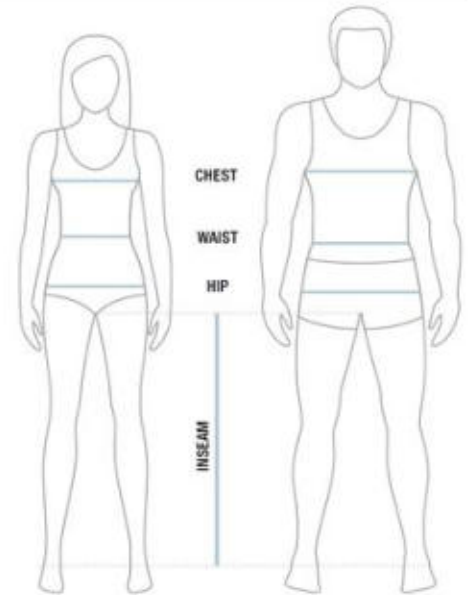

SBBL
Shibori
Blue

Coordinating Colors

SBPK
Shibori
Pink

Coordinating Colors

Our Sizes

HOW TO TAKE YOUR MEASUREMENTS:

BUST / CHEST

Exhale, then measure under your armpits, around the fullest part of your chest and shoulder blades.

LENGTH

We recommend ordering Petites for women 5'2" and under. Regular length up to 5'7" and Tall for 5'8" and above. Short for men up to 5'8". Regular length up to 6' and tall for 6'1" and above.

WAIST

Keep the tape comfortably loose and measure around your natural waistline which is the point where you bend side to side.

HIP

Standing with your feet slightly apart, measure around the fullest part of your hips. Approximately 8" below your waist.

INSEAM

Measure from the crotch to the bottom of the leg.

Women's Size Chart	XXS	XS	S	M	L	XL	1X*	2XL	3XL	4XL	5XL
Ready-to-Wear	0	2	4-6	8-10	12-14	16-18	17-18	20-22	24-26	28-30	32-34
Bust (inch)	31-32	33-34	35-36	37-39	40-43	44-47	46-47	48-51	52-55	56-59	60-64
Waist (inch)	23-24	25-26	27-28	29-31	32-35	36-39	38-39	40-43	44-47	48-51	52-56
Hip (inch)	33-34	35-36	37-38	39-41	42-45	46-49	48-49	50-53	54-57	58-61	62-66
Bust (cm)	78-82	83-87	88-92	93-100	101-110	111-119	117-120	121-130	131-140	141-150	151-163
Waist (cm)	58-62	63-67	68-72	73-80	81-89	90-99	97-100	101-110	111-120	121-130	131-142
Hip (cm)	84-87	88-92	93-98	99-105	106-115	116-124	122-125	126-135	136-145	146-155	156-168