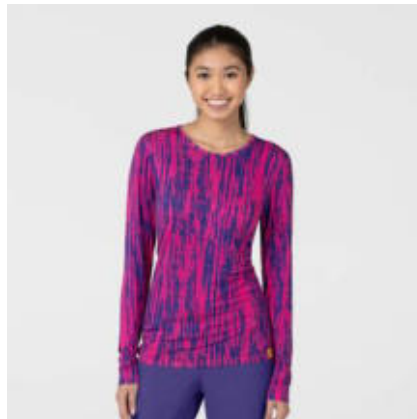

WINK™ PRINTS