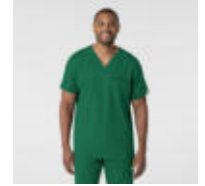

Hunter

6622-ROYA

Thrive Men's Utility V-Neck Scrub Top - Royal

WHSL:$16.00 - $17.50

MAP:$36.98 - $39.98

Sizes: S - 3XL

- Type: V-Neck
- Care Instructions: Machine wash cold with like colors on gentle. Tumble dry on low. Promptly remove from dryer. Cool iron if needed. Avoid using bleach or harsh chemicals.
- Pocket Count: 3
- Fit Type: Modern
- Feature 1: V-Neck with shoulder badge loop
- Feature 2: Two side entry pockets, welt chest pocket, card pocket on shoulder
- Feature 3: Knit insets at shoulders for movability
- Feature 4: Side vents at hem
- Feature 5: Environmentally friendly 100% Recycled Polyester
- Closure Type: Pull On
- Material: 100% Recycled Polyester