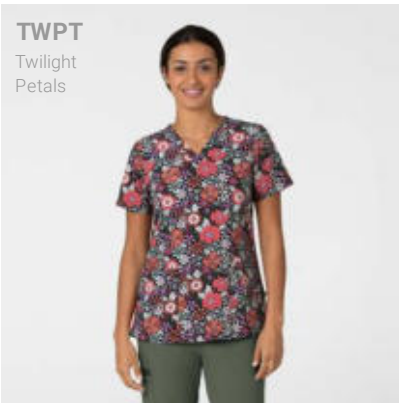

INDP
Ink Drop

Coordinating Colors

SMRS
Stamped
Rose

Coordinating Colors

TWPT
Twilight
Petals

Coordinating Colors

6657 Fashion Prints Women's Fitted 3-Pocket V-Neck

WHSL:\$12.50 - \$14.00